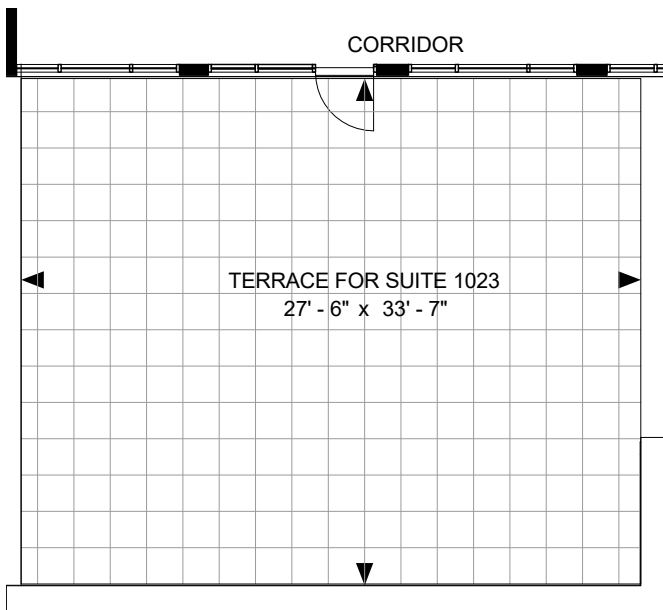

SUITE 2D-M

BIJOU

SUITE 2D-M
SUITE AREA: 1,654 SF

FLOOR 10-11

Disclaimer : Materials, specifications & floor plans are subject to change without notice. All renderings are artist's conceptions. All floor plans have approximate dimensions. Actual usable floor space may vary from the stated floor area. E.&O.E.

NOT TO SCALE