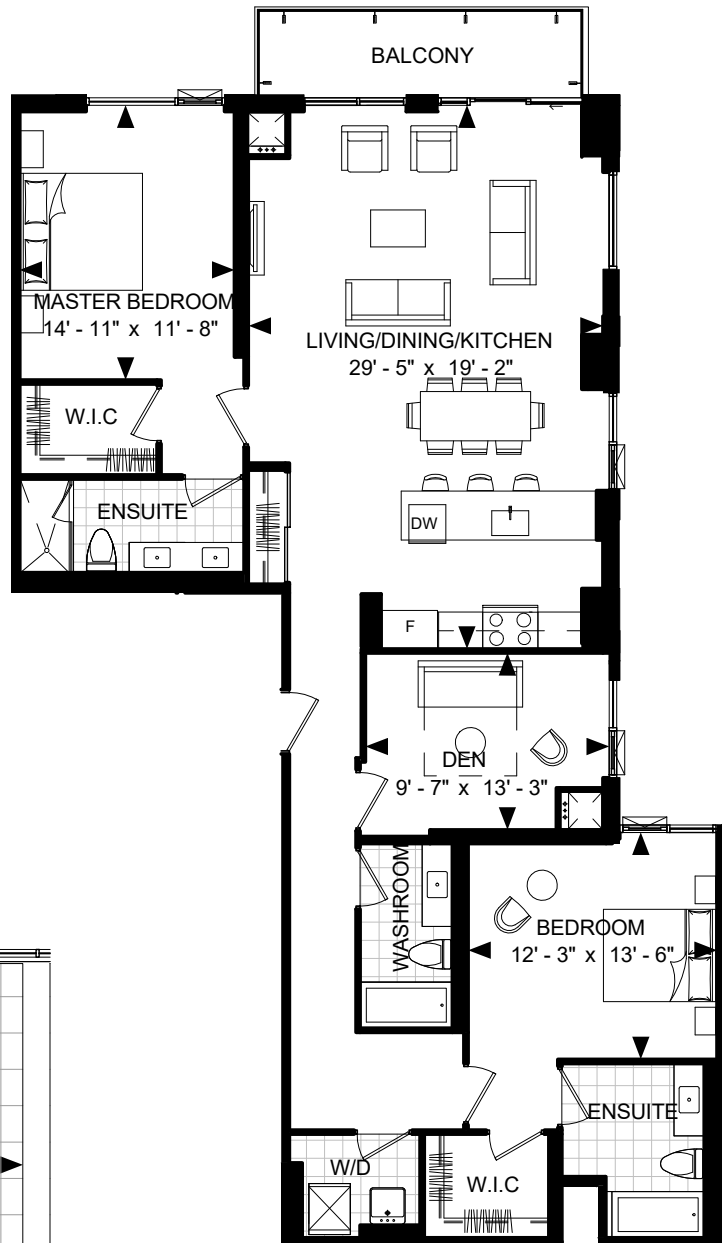

SUITE 2D-M

BIJOU

SUITE 2D-M
SUITE AREA: 1,654 SF

FLOOR 10-11

Disclaimer : Materials, specifications & floor plans are subject to change without notice. All renderings are artist's conceptions. All floor plans have approximate dimensions. Actual usable floor space may vary from the stated floor area. E.&O.E.

NOT TO SCALE