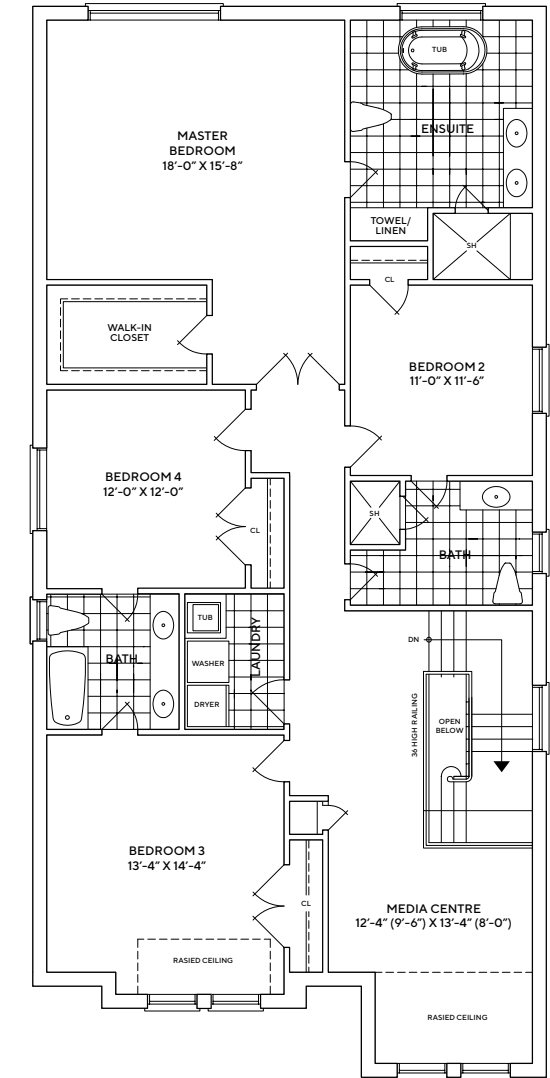

# KING EAST

ESTATES

40-3400

3,400 SQ.FT | 4 BEDROOMS | 3.5 BATHS

# 40-3400

3,400 SQ.FT. | 4 BEDROOMS | 3.5 BATHS

## SPECTACULAR FINISHES:

- COFFERED CEILINGS
- FLEX SPACE

BASEMENT ELEVATION A & B

GROUND FLOOR ELEVATION A

GROUND FLOOR ELEVATION B

SECOND FLOOR ELEVATION A

SECOND FLOOR ELEVATION B