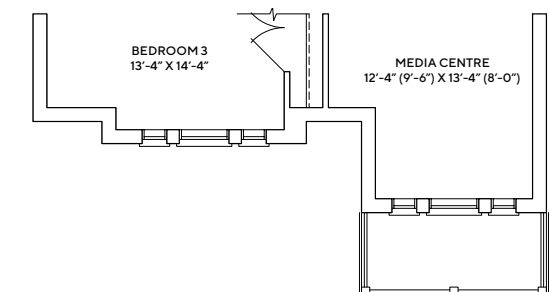

SECOND FLOOR ELEVATION B