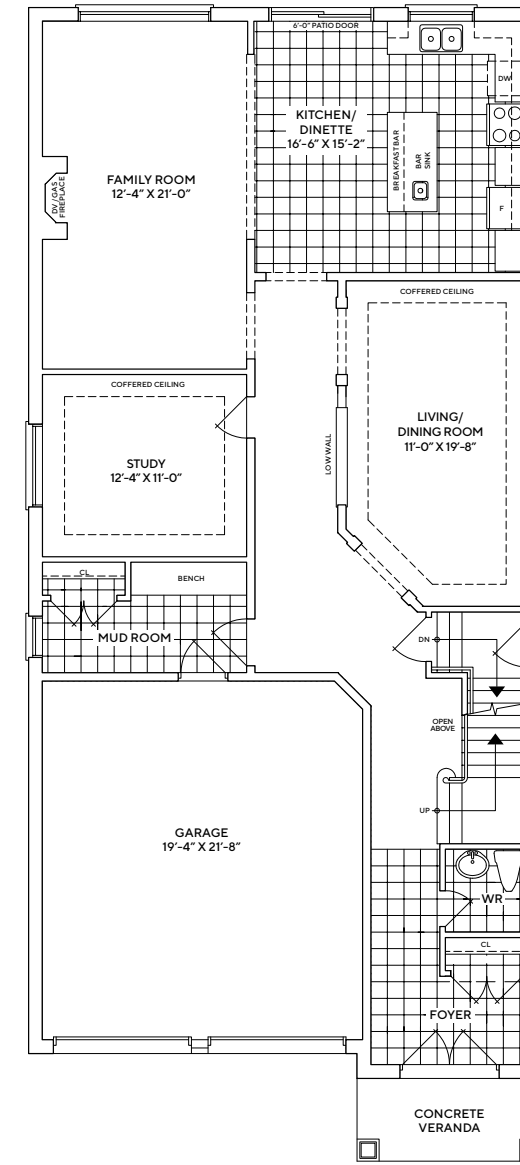

GROUND FLOOR ELEVATION A