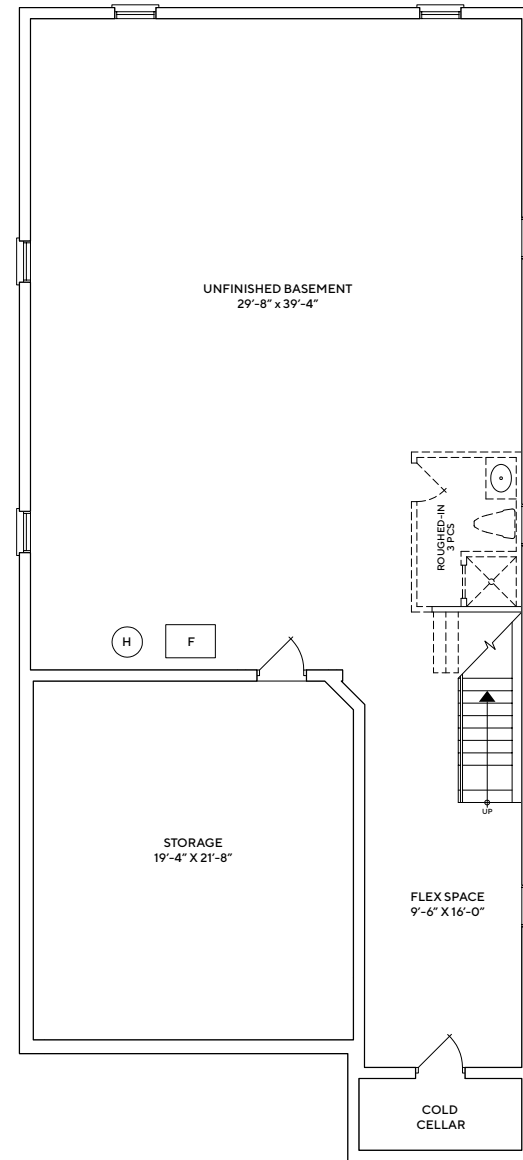

40-3400

3,400 SQ.FT. | 4 BEDROOMS | 3.5 BATHS

SPECTACULAR FINISHES:

- COFFERED CEILINGS
- FLEX SPACE

BASEMENT ELEVATION A & B