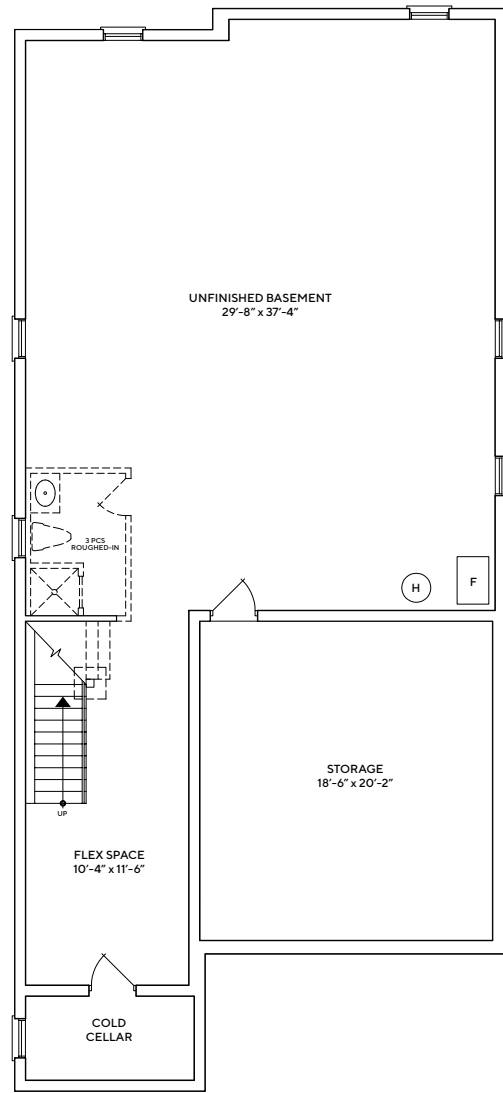

40-3250

3,250 SQ.FT. | 4 BEDROOMS | 3.5 BATHS

SPECTACULAR FINISHES:

- COFFERED CEILINGS
- FLEX SPACE

BASEMENT ELEVATION A & B