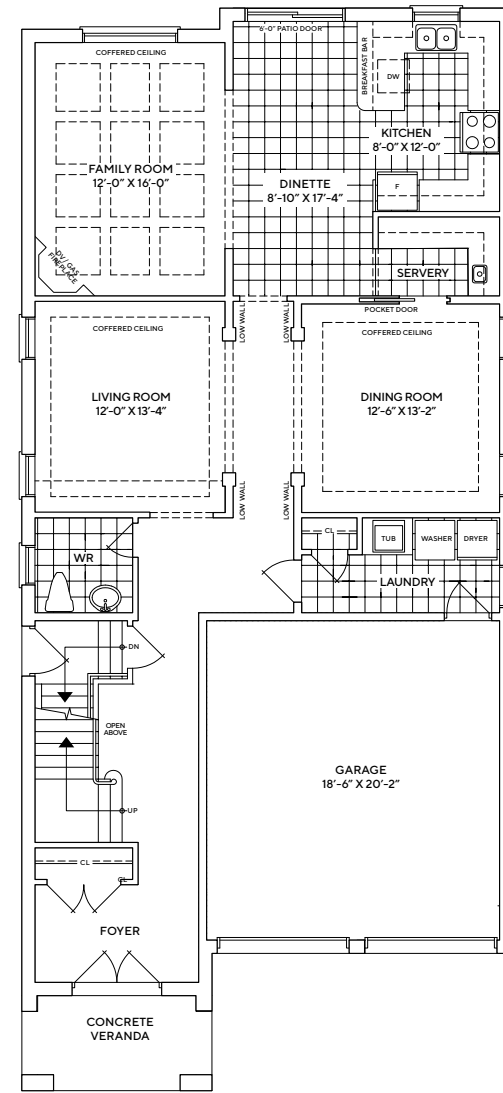

GROUND FLOOR ELEVATION A & B