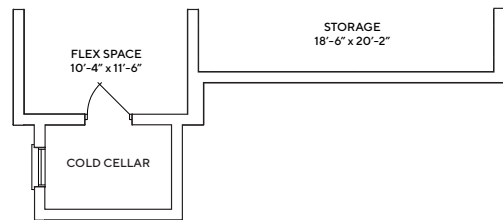

BASEMENT ELEVATION C