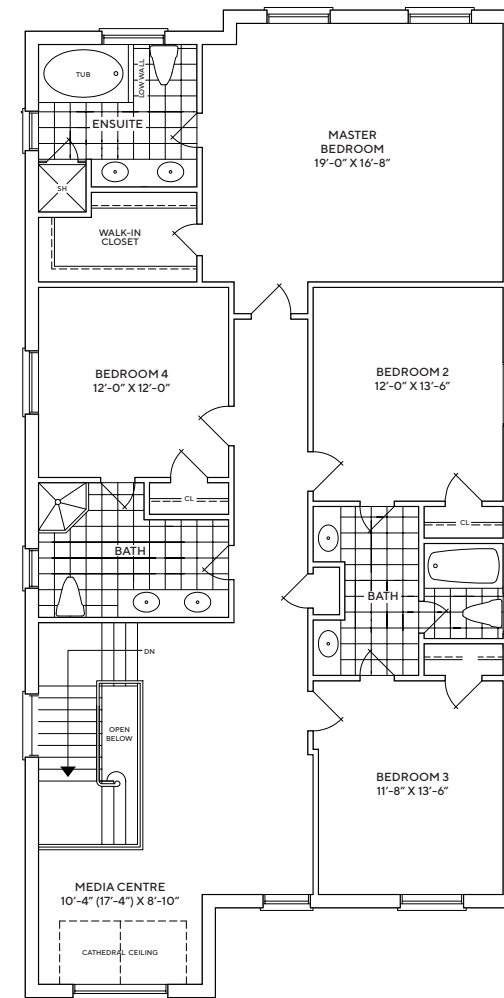

PLAZA®

KING EAST

ESTATES

40-3250

3,250 SQ.FT | 4 BEDROOMS | 3.5 BATHS

40-3250

3,250 SQ.FT. | 4 BEDROOMS | 3.5 BATHS

SPECTACULAR FINISHES:

- COFFERED CEILINGS
- FLEX SPACE

BASEMENT ELEVATION A & B

BASEMENT ELEVATION C

GROUND FLOOR ELEVATION A & B

GROUND FLOOR ELEVATION C

SECOND FLOOR ELEVATION A

SECOND FLOOR ELEVATION B

SECOND FLOOR ELEVATION C