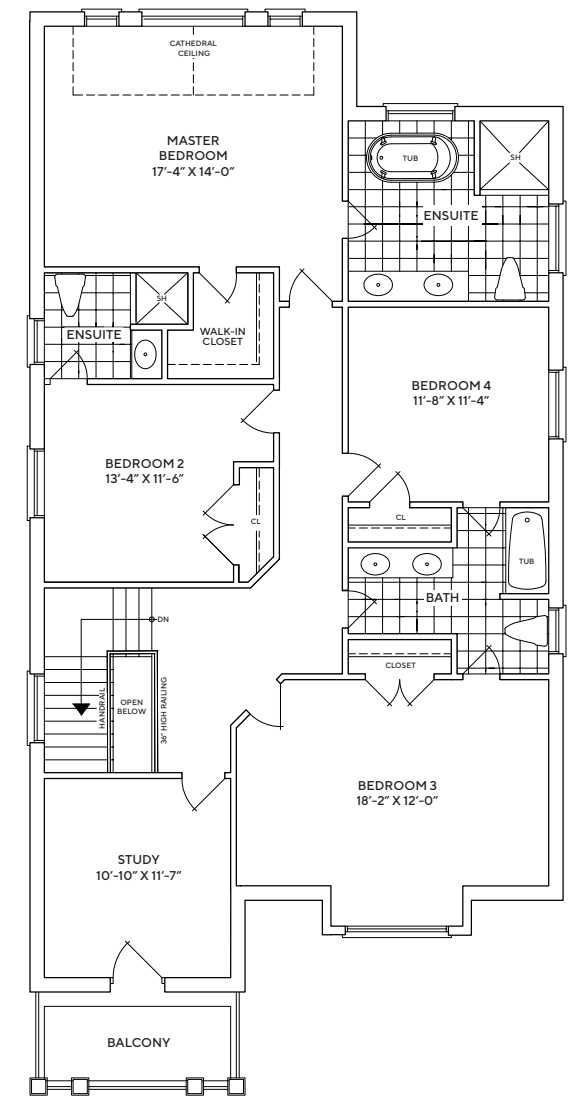

# KING EAST

ESTATES

40-2930

2,930 SQ. FT | 4 BEDROOMS | 3.5 BATHS

# 40-2930

2,930 SQ.FT. | 4 BEDROOMS | 3.5 BATHS

## SPECTACULAR FINISHES:

- COFFERED CEILINGS
- FLEX SPACE

BASEMENT ELEVATION A

BASEMENT ELEVATION B

BASEMENT ELEVATION C

GROUND FLOOR ELEVATION A

GROUND FLOOR ELEVATION B

GROUND FLOOR ELEVATION C

SECOND FLOOR ELEVATION A

SECOND FLOOR ELEVATION B

SECOND FLOOR ELEVATION C