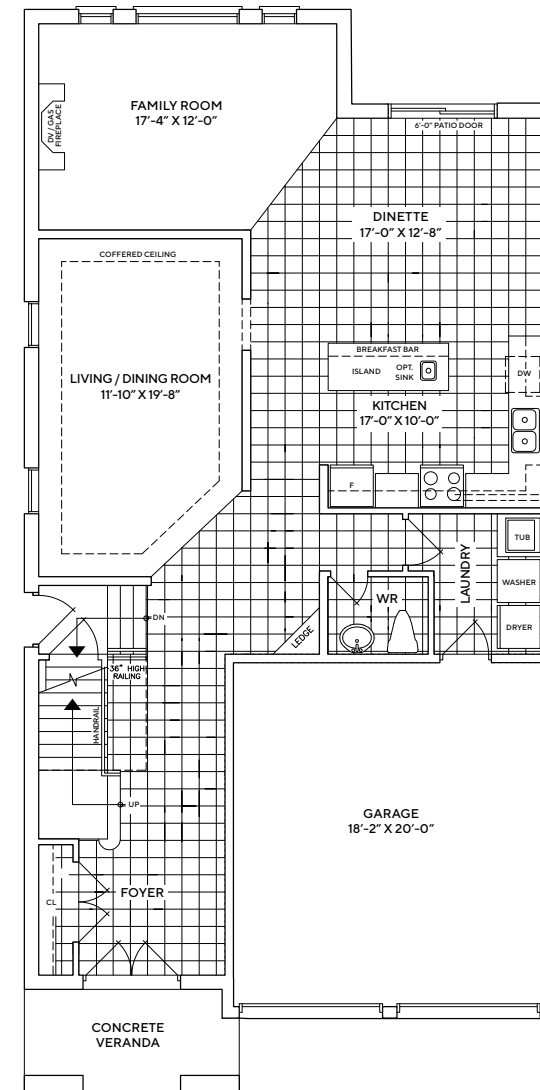

GROUND FLOOR ELEVATION A