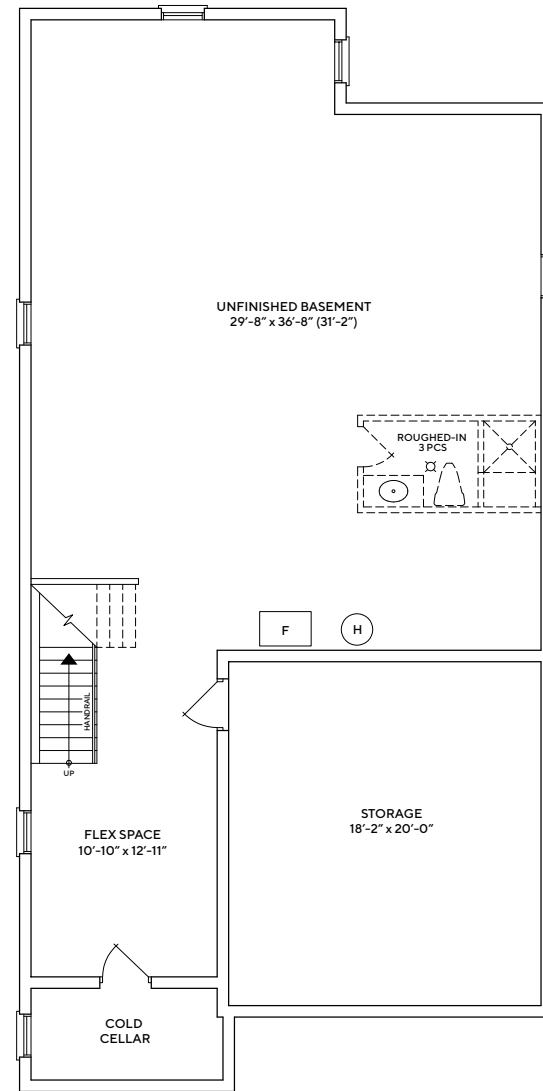

40-2930

2,930 SQ.FT. | 4 BEDROOMS | 3.5 BATHS

SPECTACULAR FINISHES:

- COFFERED CEILINGS
- FLEX SPACE

BASEMENT ELEVATION A