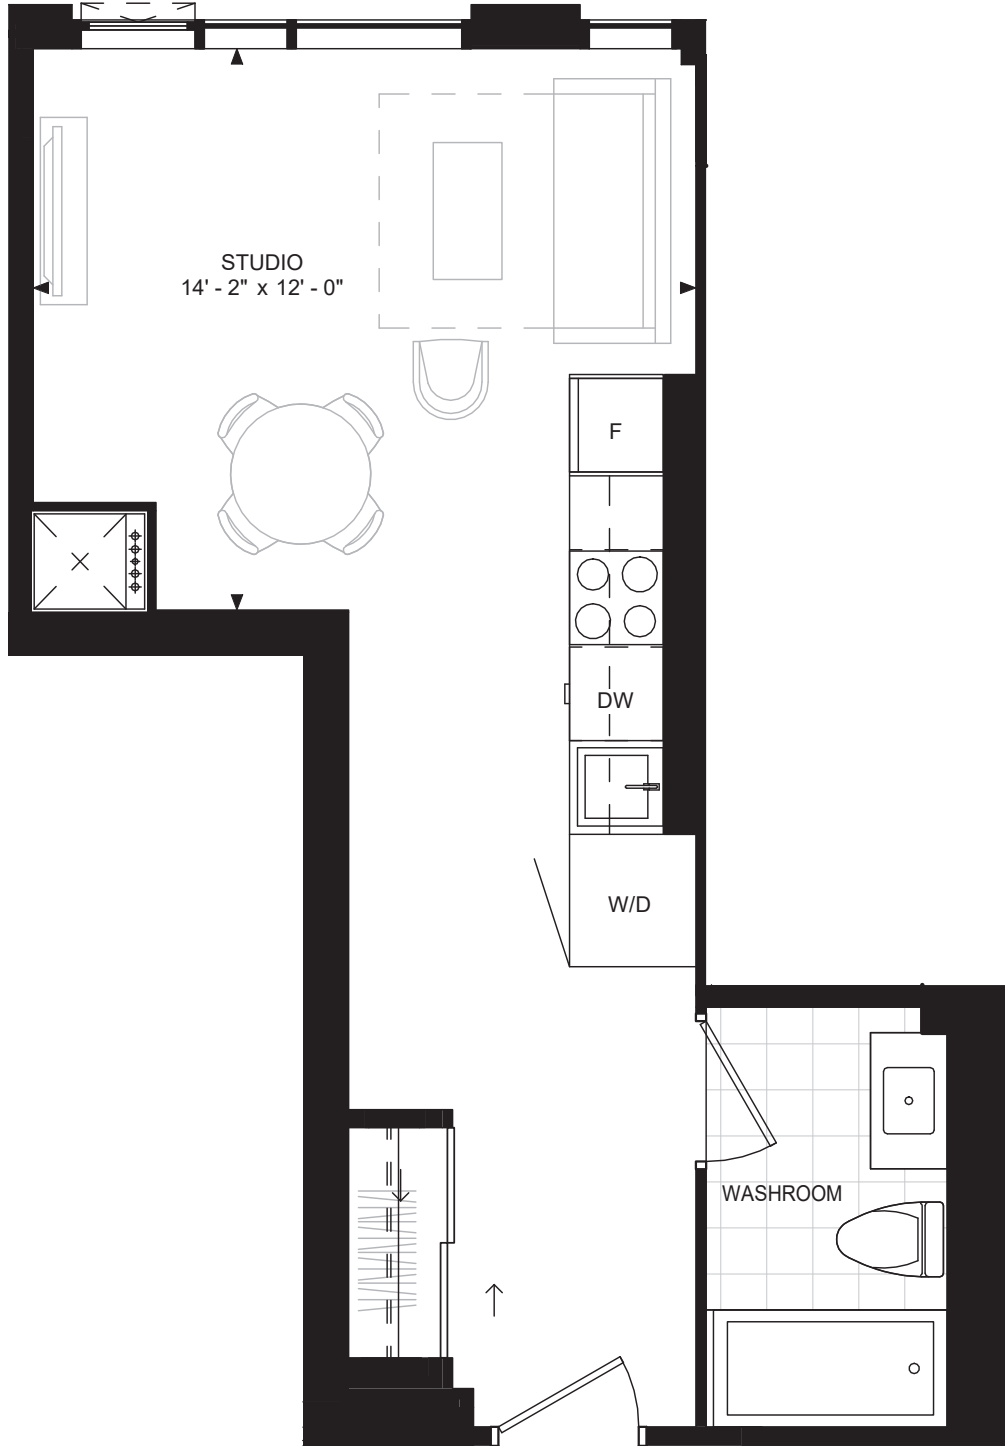

SUITE B-W
SUITE AREA: 418 SF