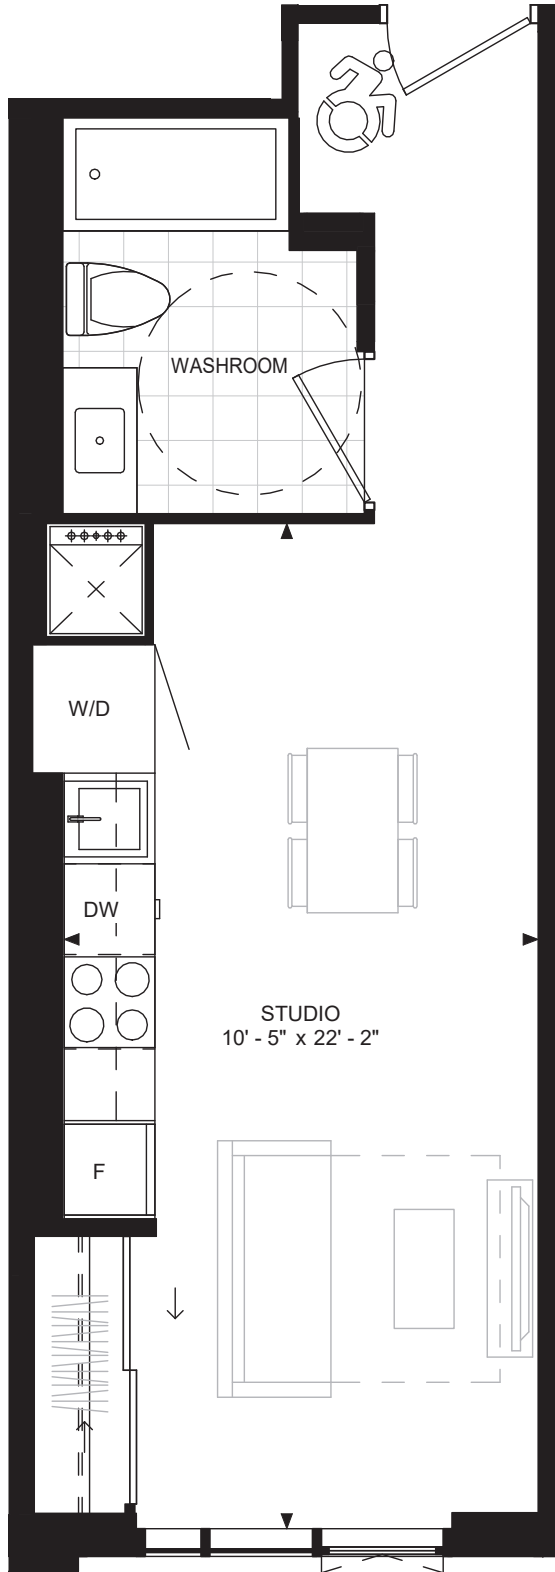

SUITE B-Q (BF)
 SUITE AREA: 410 SF

FLOOR 11 UNIT 1110 SLAB TO SLAB HEIGHT 8'6"
 UNIT 1111 SLAB TO SLAB HEIGHT 9'6"

FLOOR 10