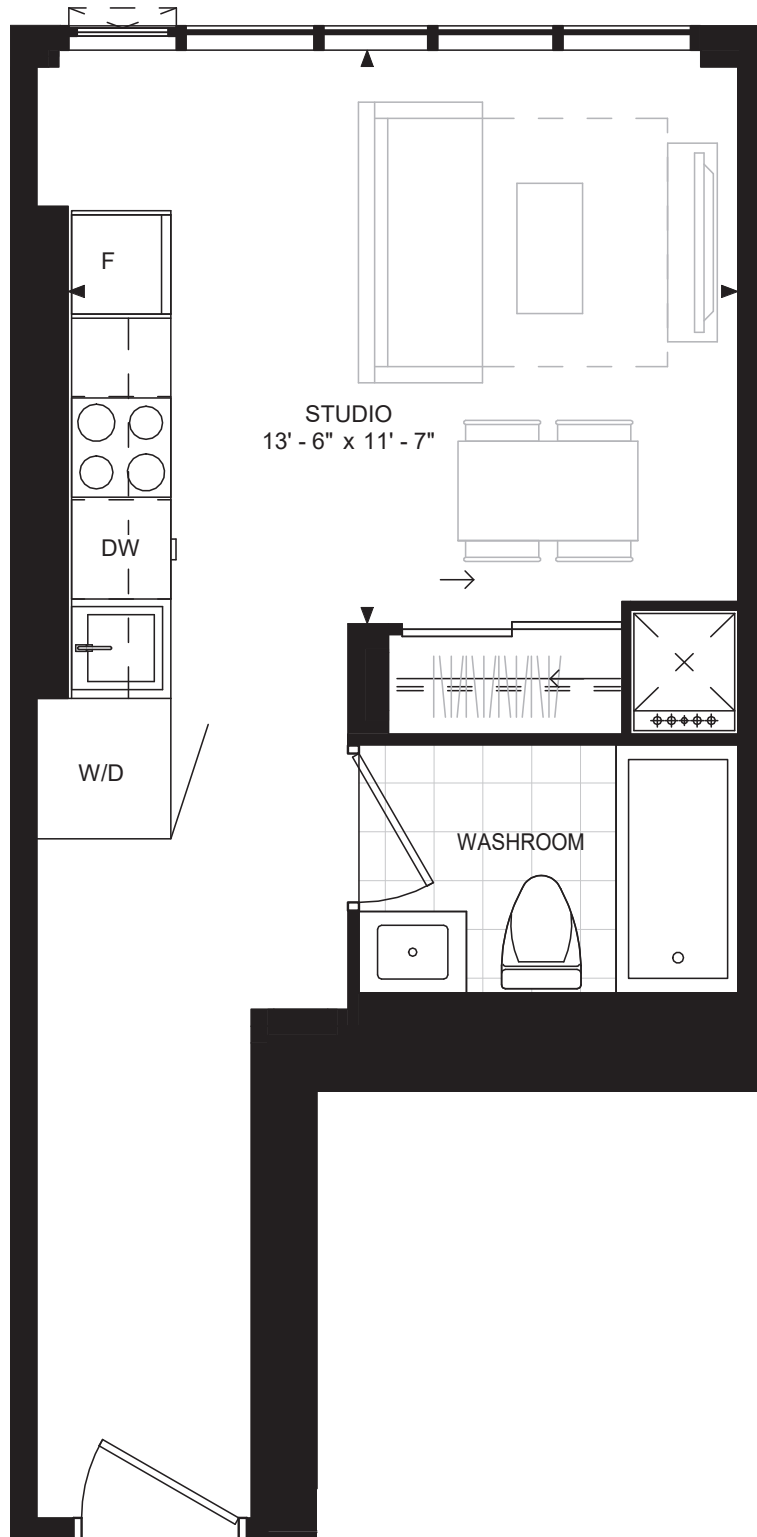

SUITE B-N1
 SUITE AREA: 387 SF

FLOOR 15-23, 25-39

FLOOR 12

FLOOR 11

FLOOR 10

FLOOR 9

FLOOR 8

FLOOR 7

FLOOR 6

FLOOR 5