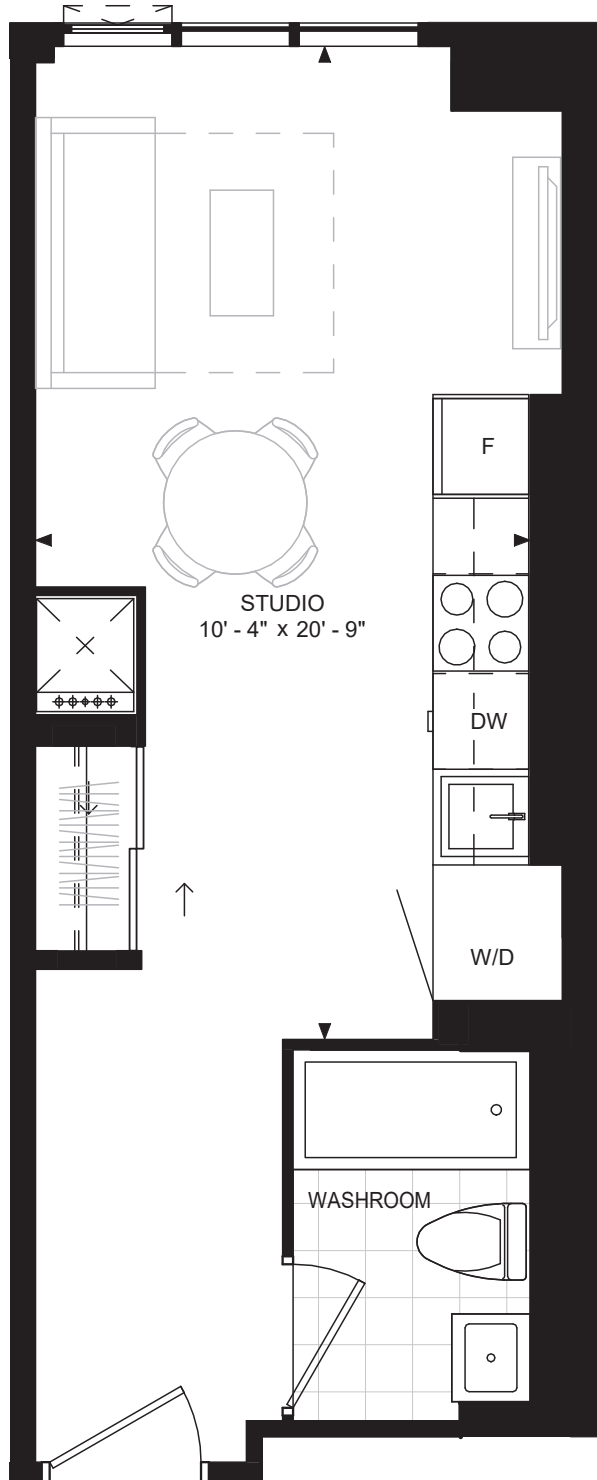

SUITE B-L  
 SUITE AREA: 381 SF

FLOOR 7

FLOOR 6

FLOOR 5