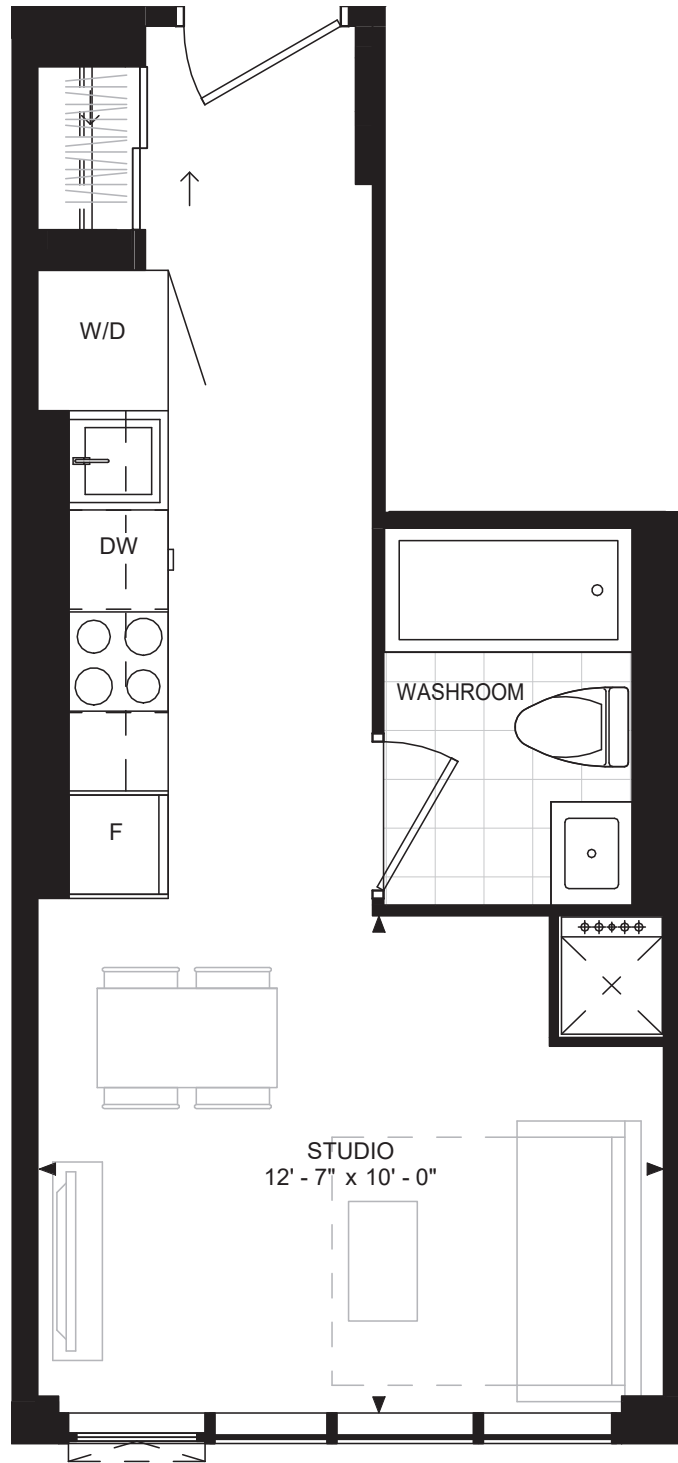

SUITE B-D
SUITE AREA: 334 SF