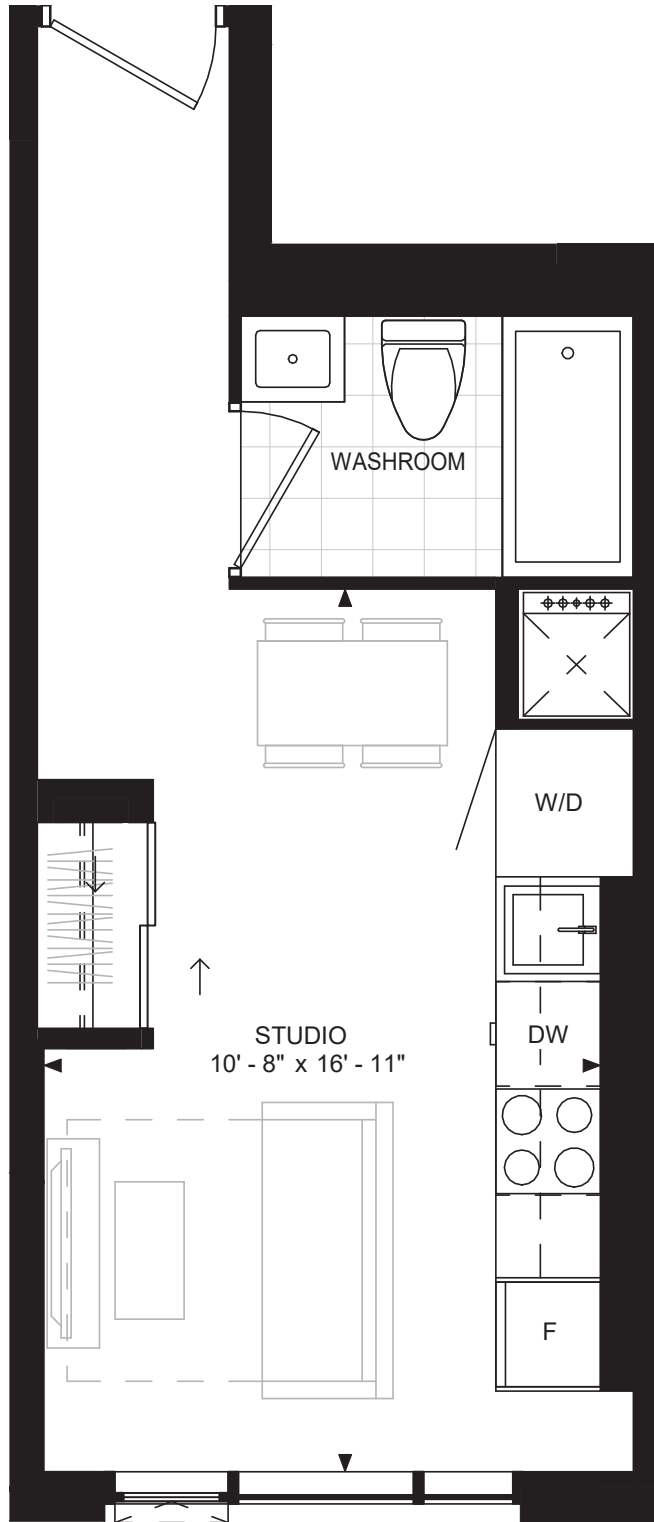

SUITE B-C
 SUITE AREA: 331 SF

FLOOR 24

FLOOR 15-23, 25-39

FLOOR 12

FLOOR 11

FLOOR 10