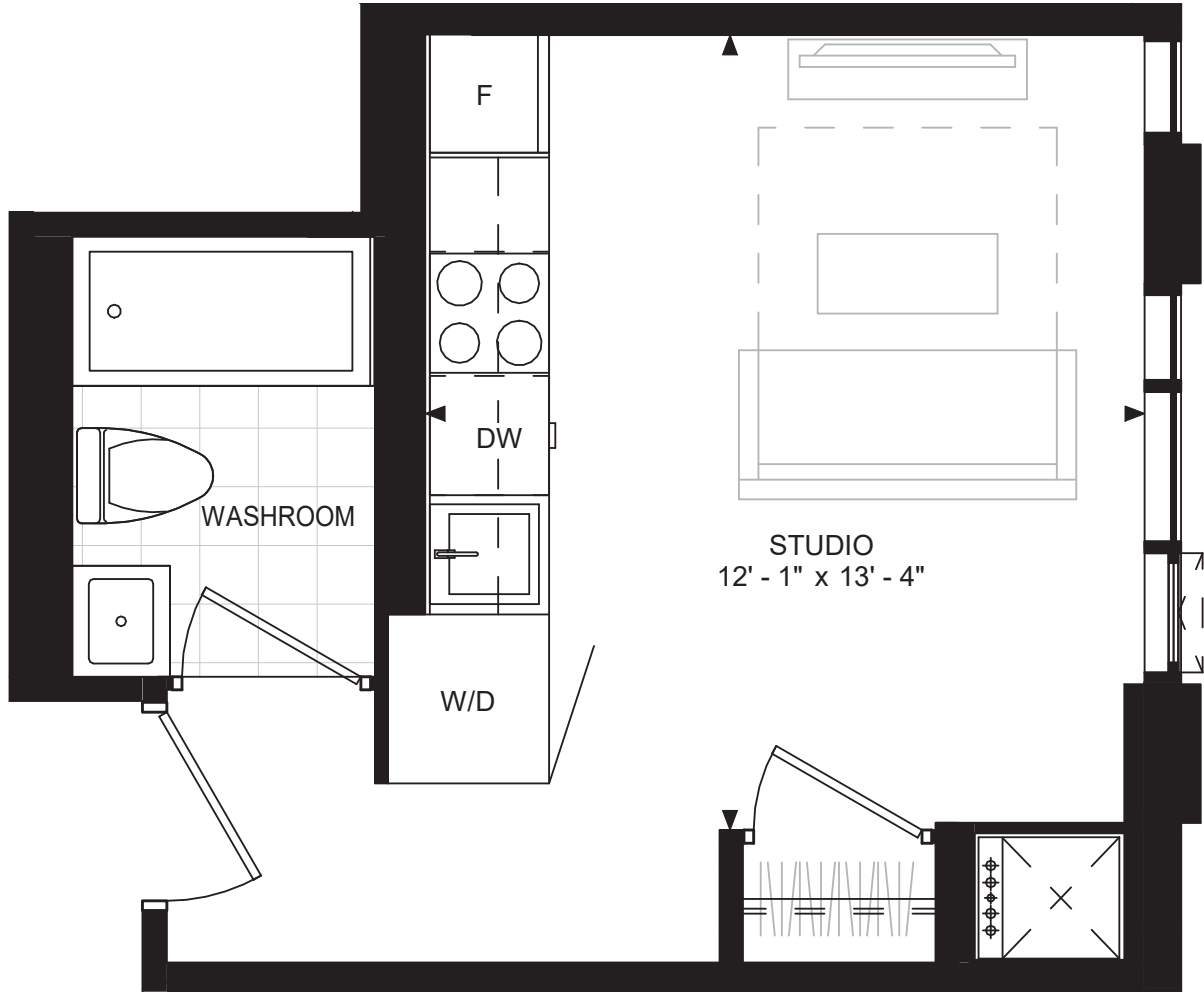

SUITE B-A
SUITE AREA: 291 SF