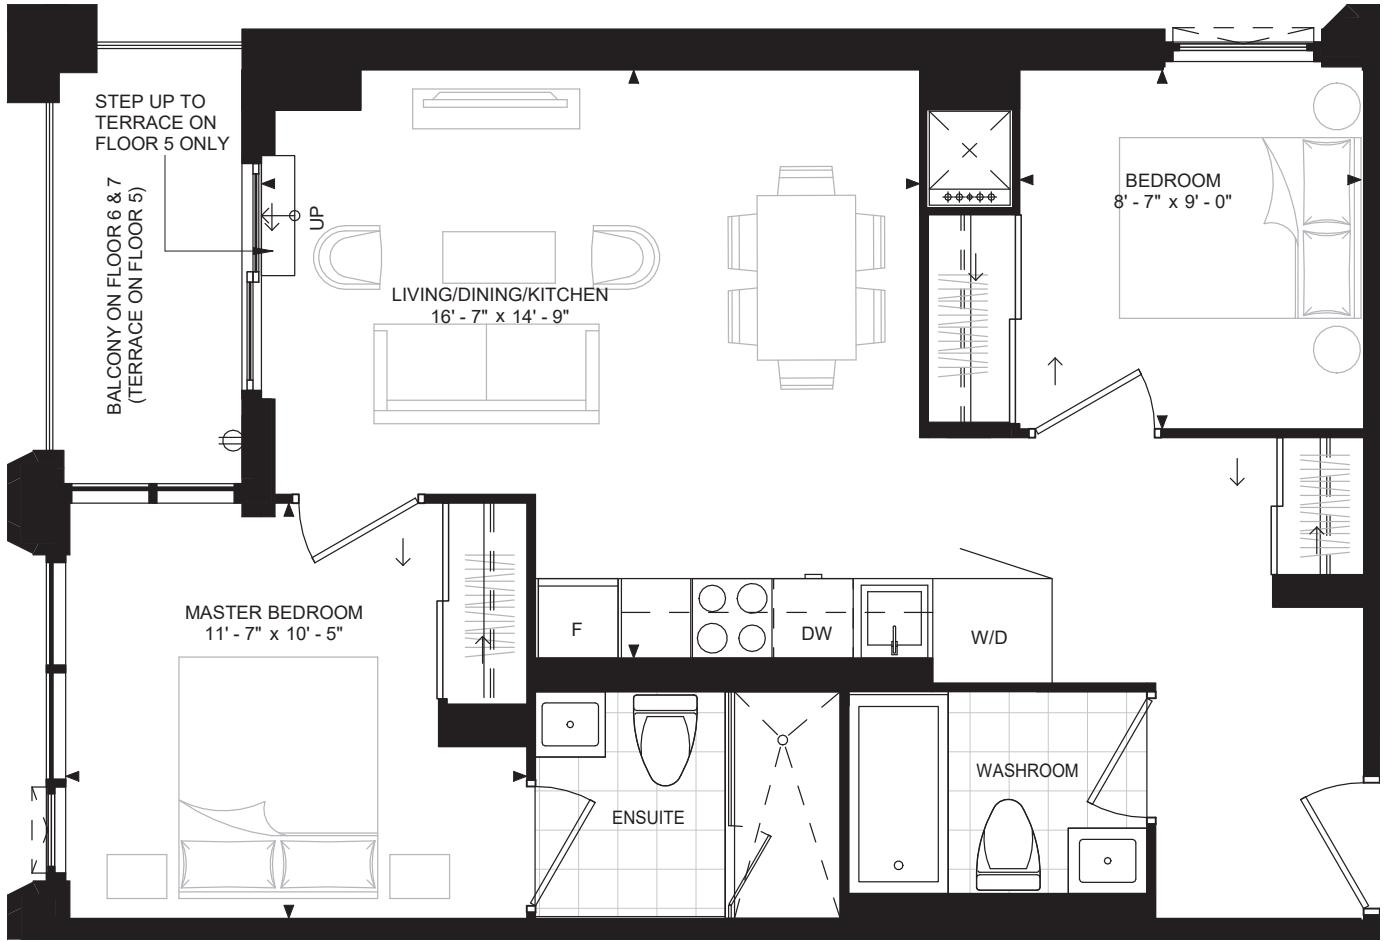

SUITE 2-Q
 SUITE AREA: 721 SF

FLOOR 7

FLOOR 6

FLOOR 5