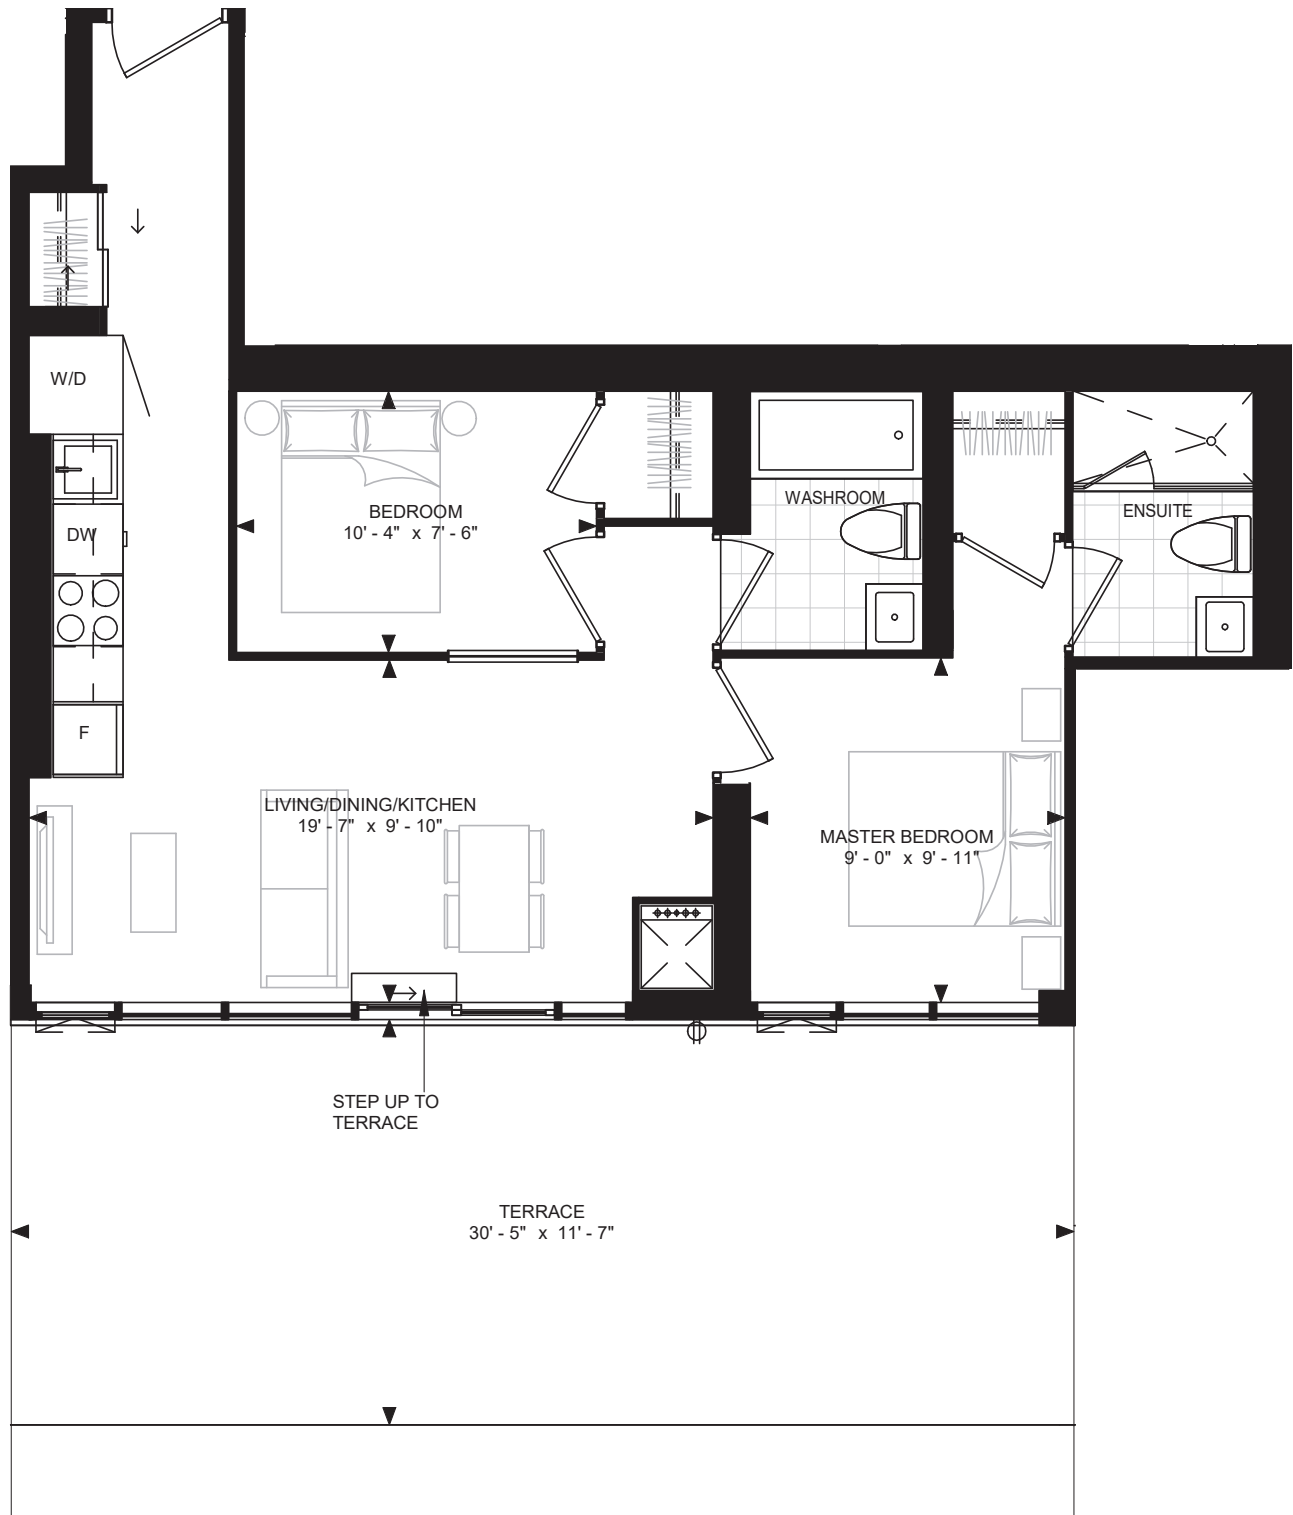

SUITE 2-P
SUITE AREA: 719 SF