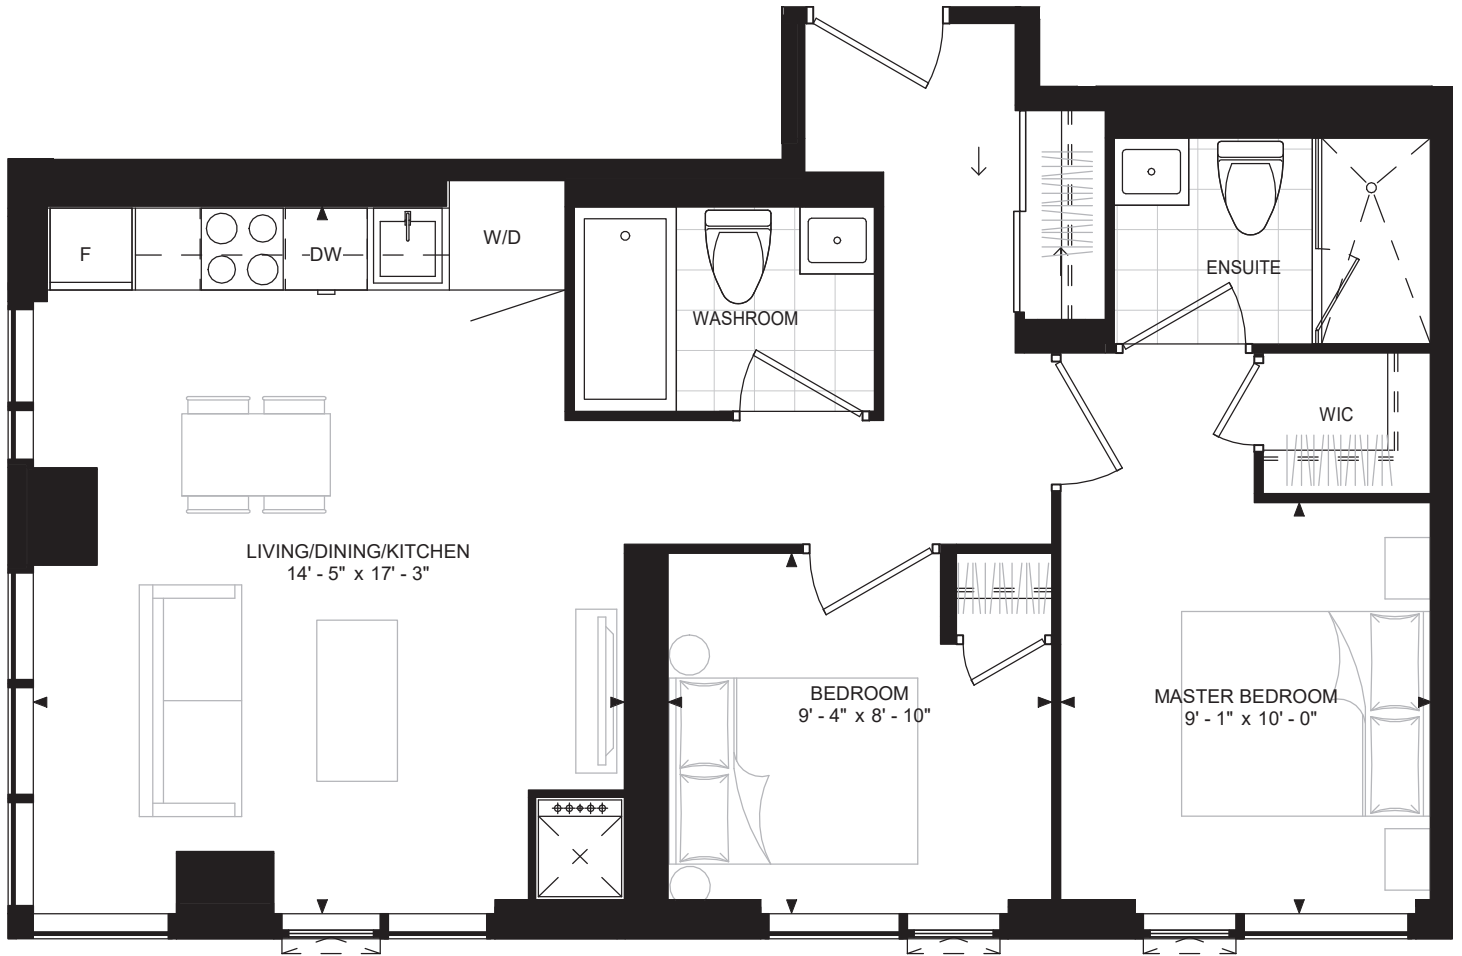

SUITE 2-M
SUITE AREA: 713 SF