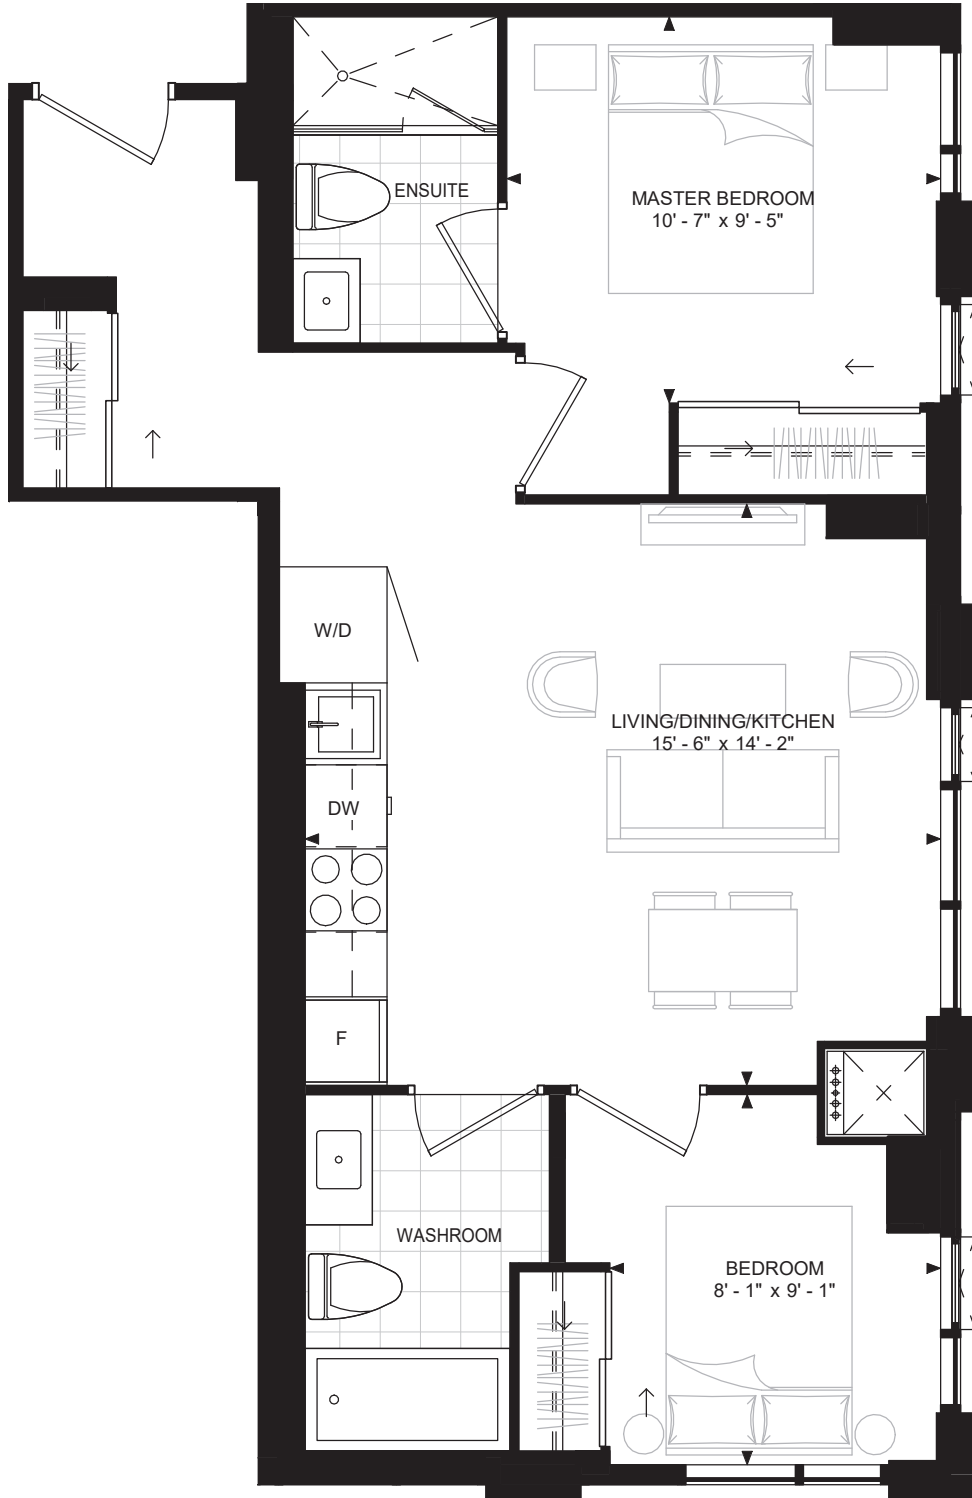

SUITE 2-K
SUITE AREA: 701 SF