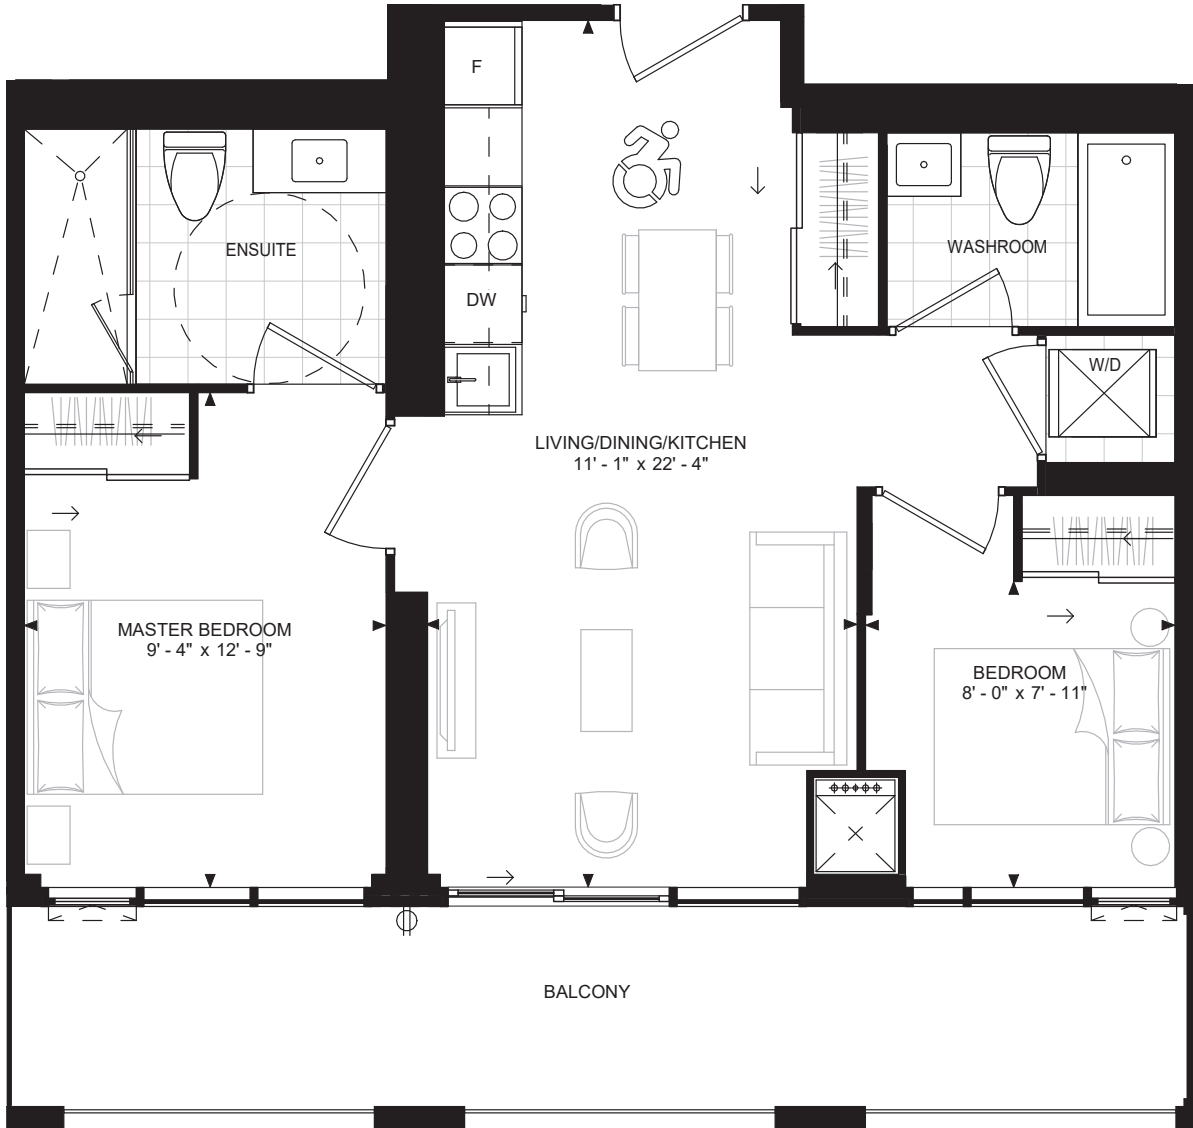

SUITE 2-F (BF)
 SUITE AREA: 673 SF

FLOOR 15-23, 25-39

FLOOR 12

FLOOR 40-50

FLOOR 11

FLOOR 24

FLOOR 10