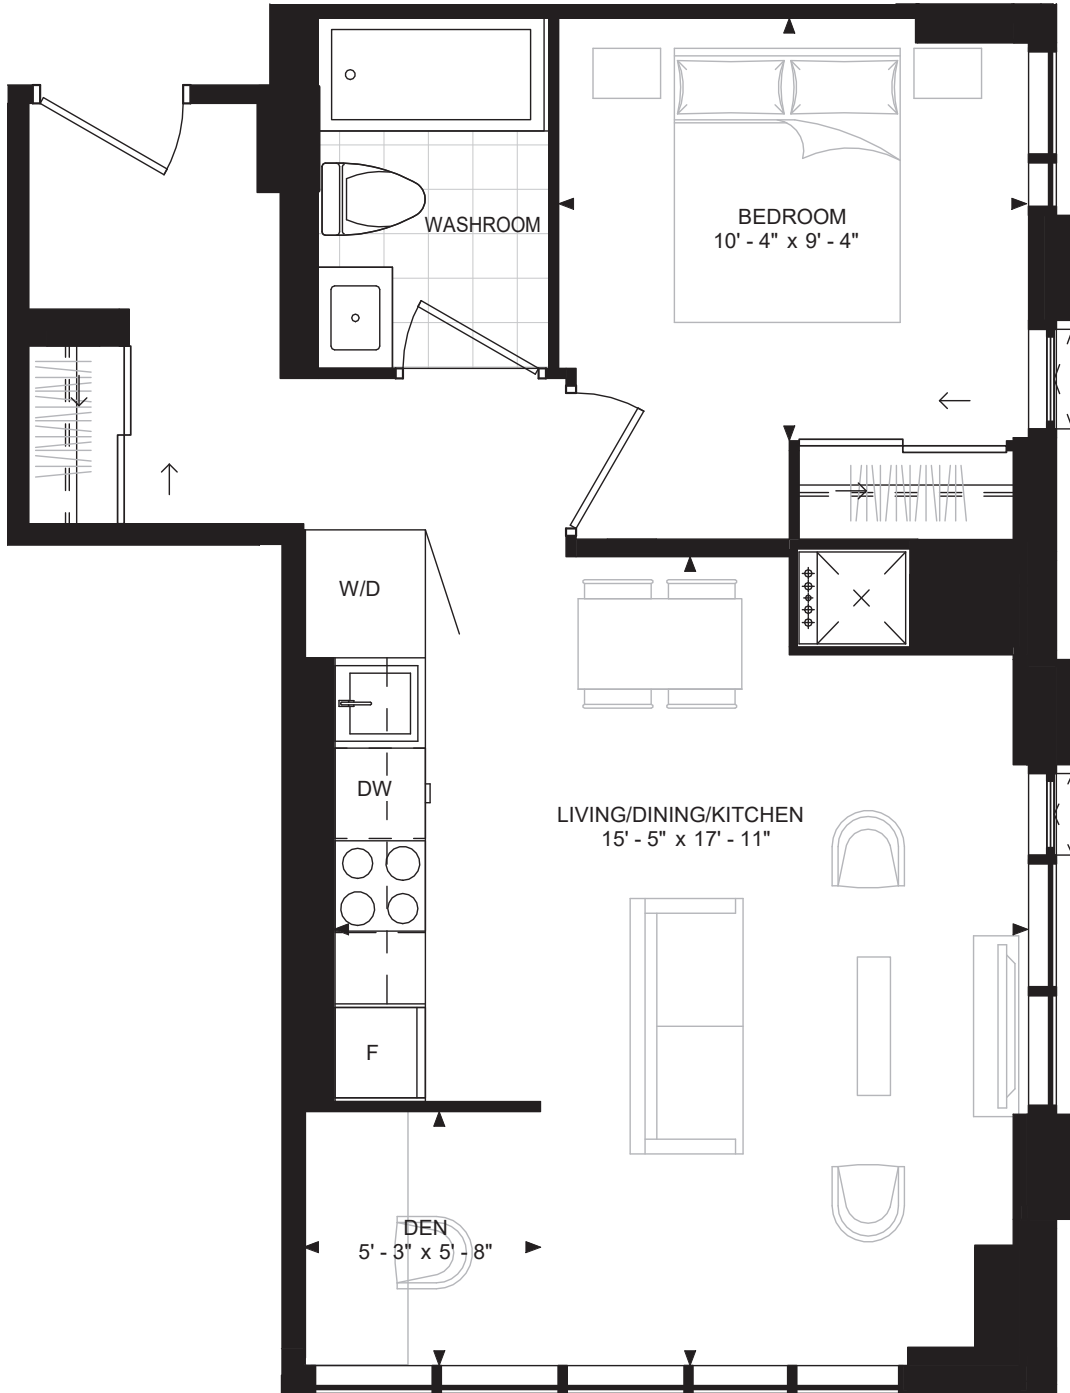

SUITE 1D1-C
SUITE AREA: 592 SF