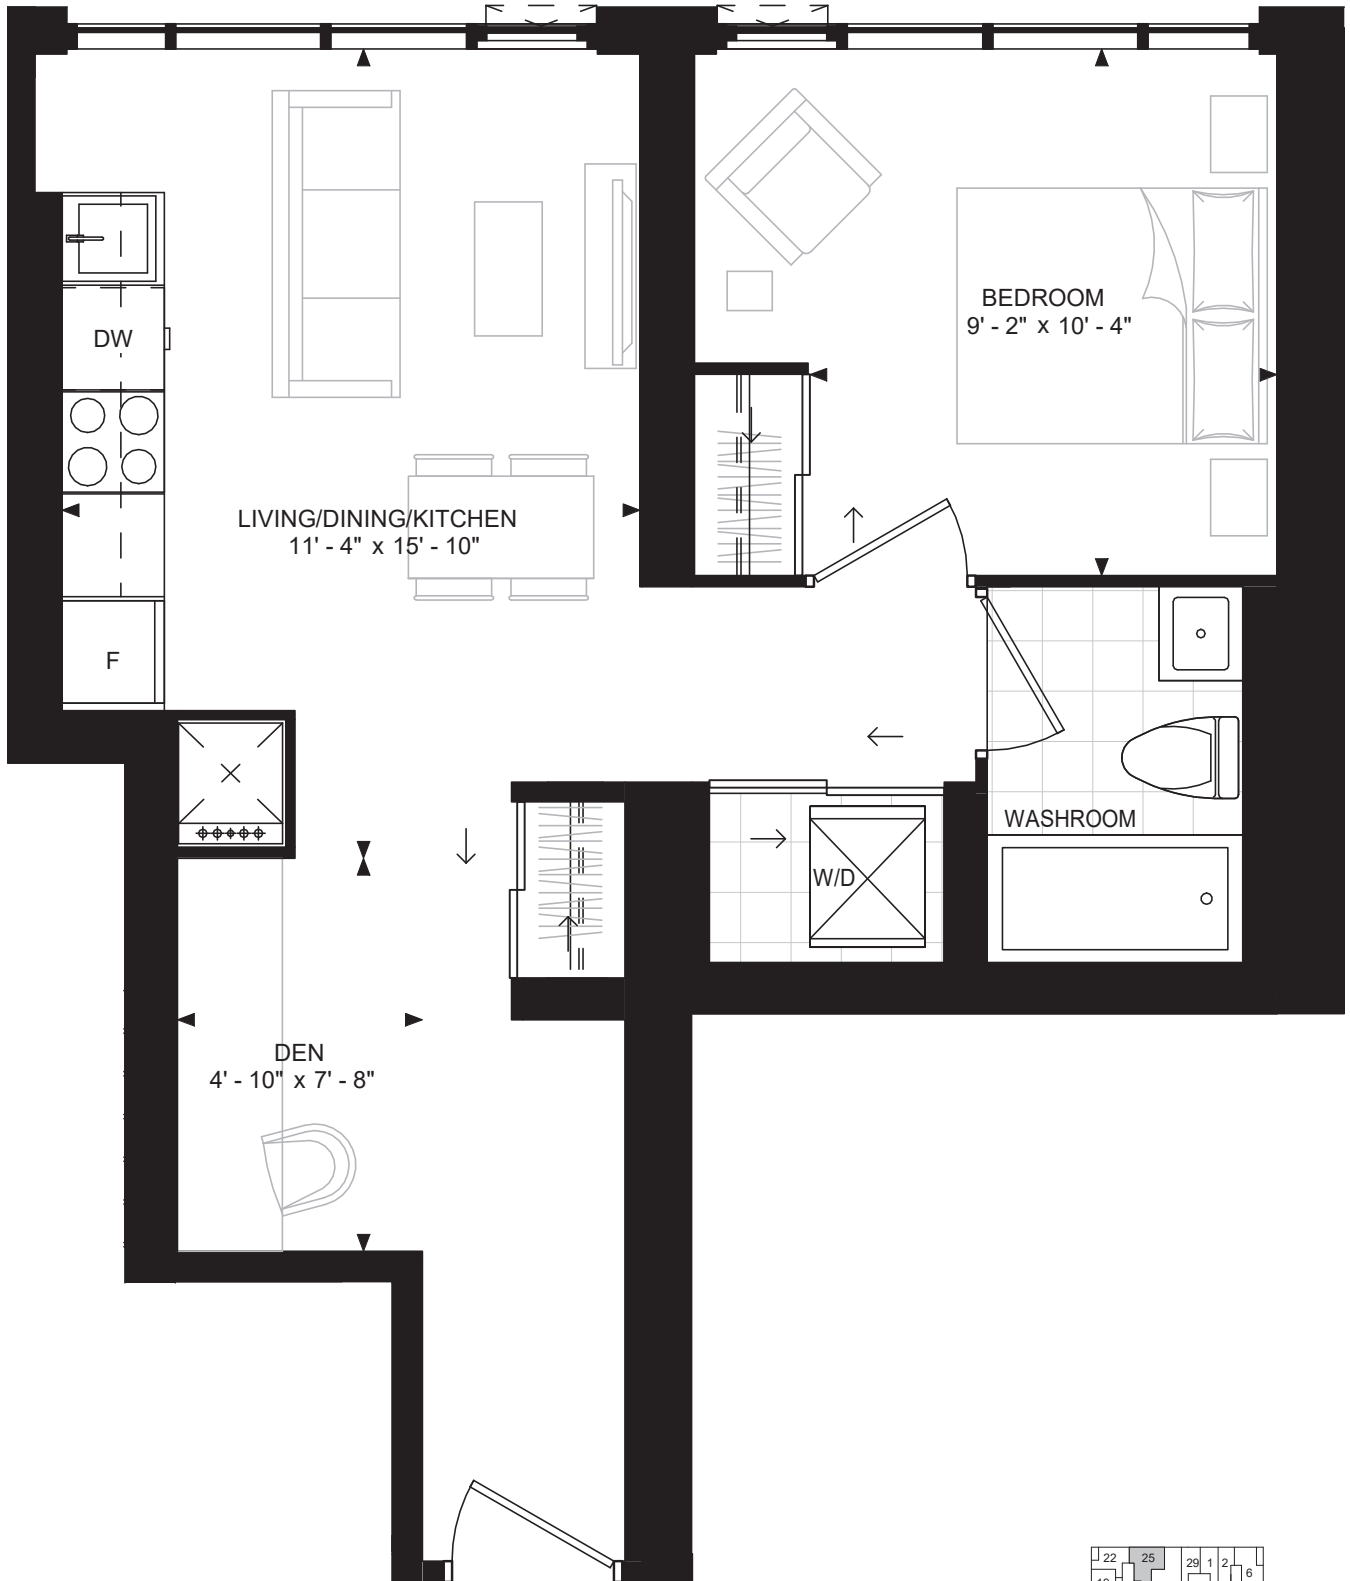

SUITE 1D1-B
SUITE AREA: 578 SF