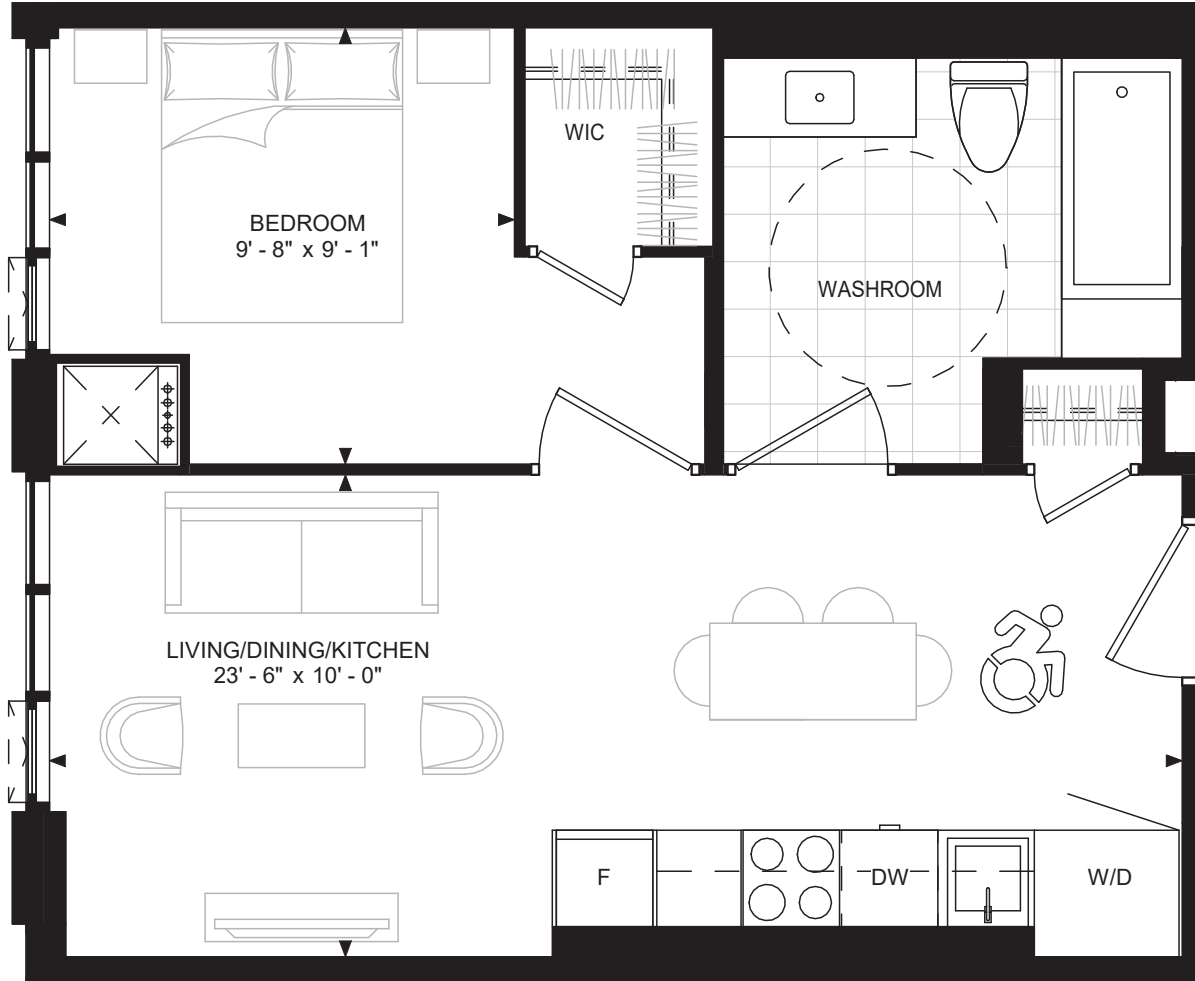

SUITE 1-F1 (BF)
 SUITE AREA: 499 SF

FLOOR 24

FLOOR 15-23, 25-39

FLOOR 11

FLOOR 10