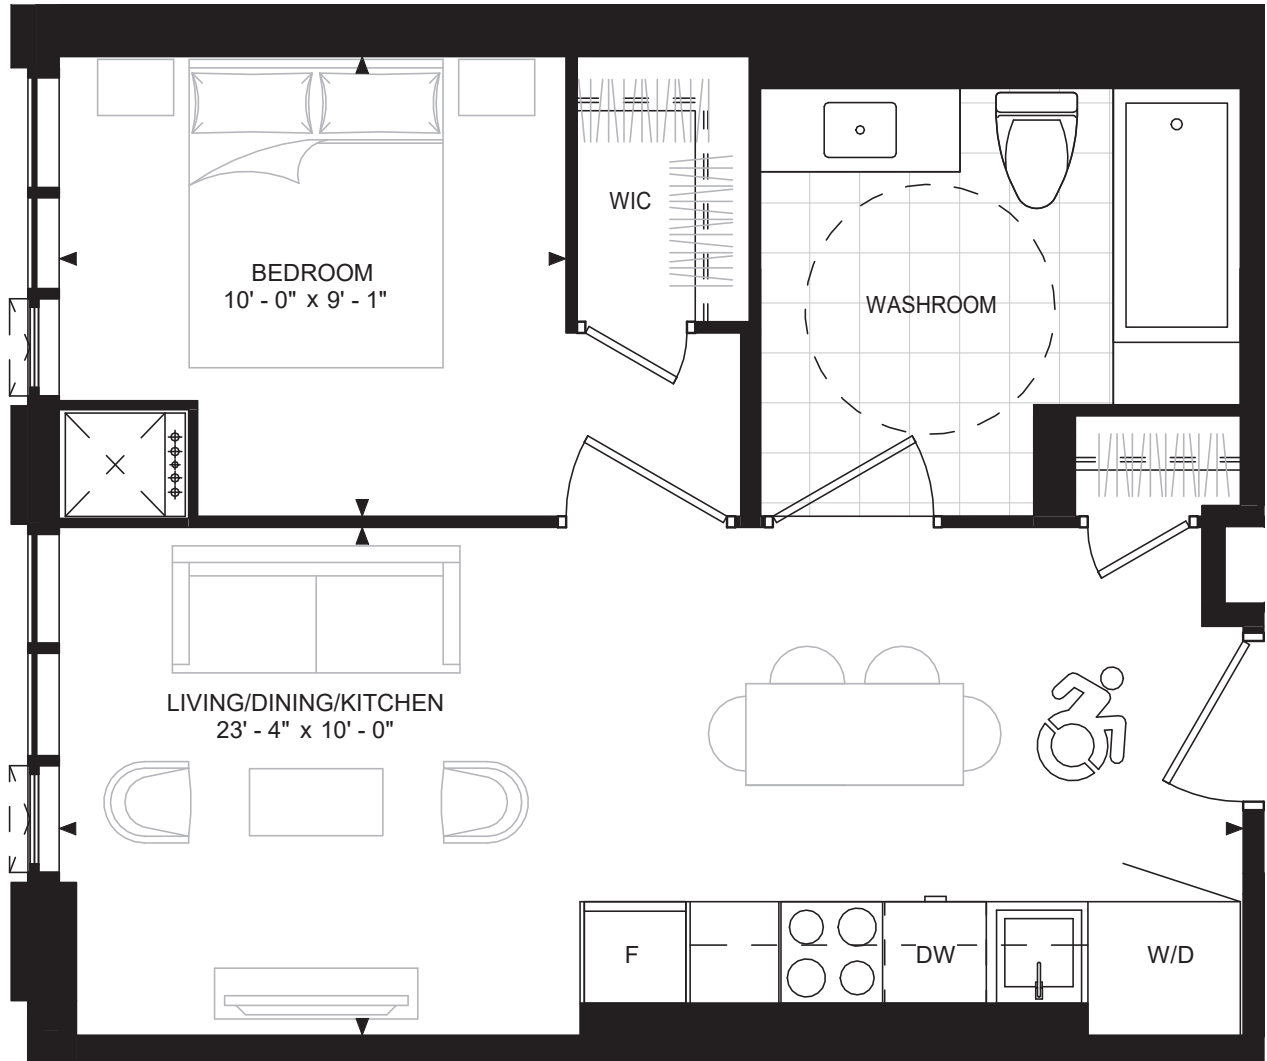

SUITE 1-F (BF)
SUITE AREA: 499 SF